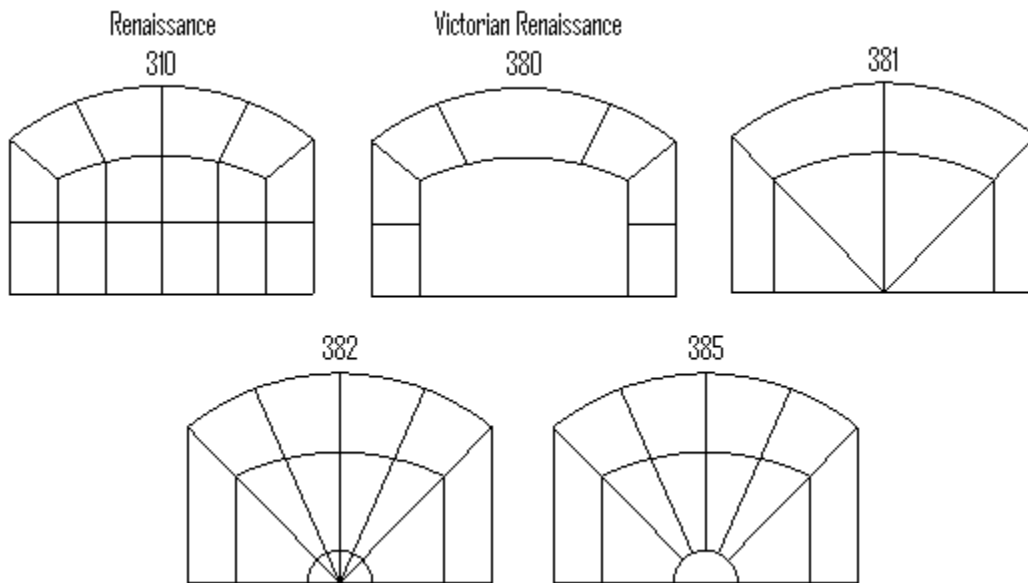

Renaissance