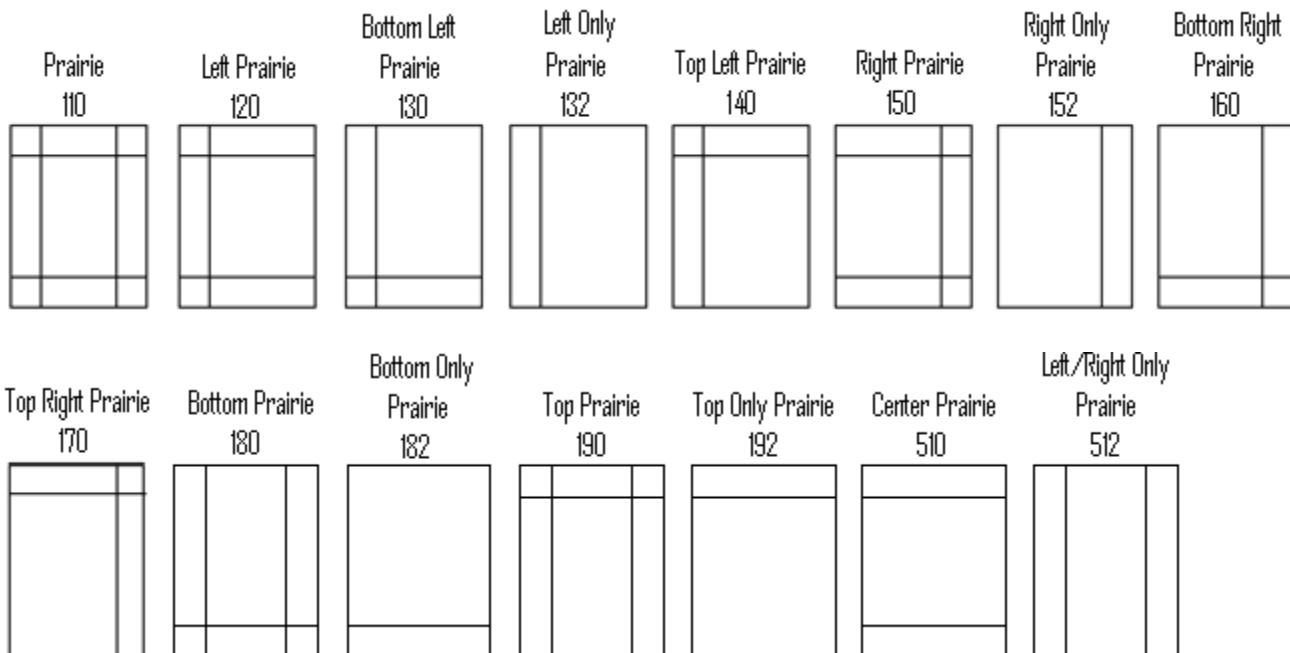

Innovative Glass Products Bar Configuration Catalog

Colonial

Modified Colonial

Prairie